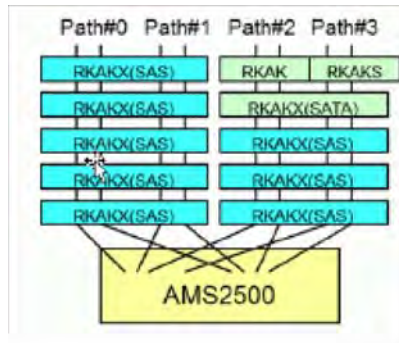

AMS 2500

All of the following conditions must be satisfied for the configuration:

- Condition 1: There can be a maximum of 8 units for any path
- Condition 2: Max logical HDDs per path = 120
- Condition 3: Max logical HDDs per system = 480

In the following example (Figure 1-3) all three conditions have been met.

- Condition 1
  - Path 0 = 5
  - Path 1 = 5
  - Path 2 = 5
  - Path 3 = 5
- Condition 2
  - Path 0 has 120 logical HDDs
  - Path 1 has 120 logical HDDs
  - Path 2 has 111 logical HDDs,
  - Path 3 has 111 logical HDDs
- Condition 3
  - 462 logical HDDs for the system.

Figure 1-3: AMS 2500 Back-end