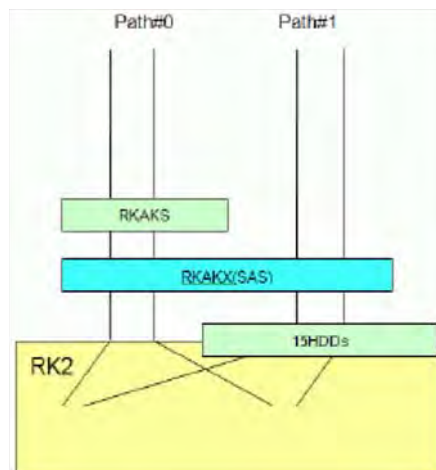

Conditions:

- Trays per path:
  - Path 0 = 2
  - Path 1 = 2
- Path #0 = 24 + 24
- Path #1 = 15 + 24
- Total HDDs = 87

Figure 1-4: Example AMS 2100 with one RKAKX and two RKAKS