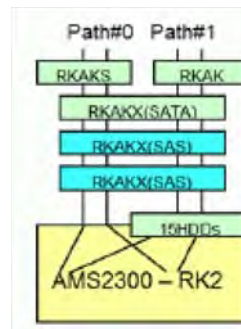

AMS 2300

All of the following conditions must be satisfied for the configuration:

- Condition 1:
  - Path 0 - there can be a maximum of 8 units
  - Path 1 - there can be a maximum of 7 units
- Condition 2: Max logical HDDs per path = 120
- Condition 3: Max logical HDDs per system = 240

In the following example (Figure 1-2) all three conditions have been met. .

- Condition 1
  - Path 0 = 4 units
  - Path 1 = 5 units
- Condition 2
  - Path 0 has 96 logical HDDs
  - Path 1 has 102 logical HDDs.
- Condition 3 = 189 logical HDDs for the system.

Figure 1-2: AMS 2300 Back-end