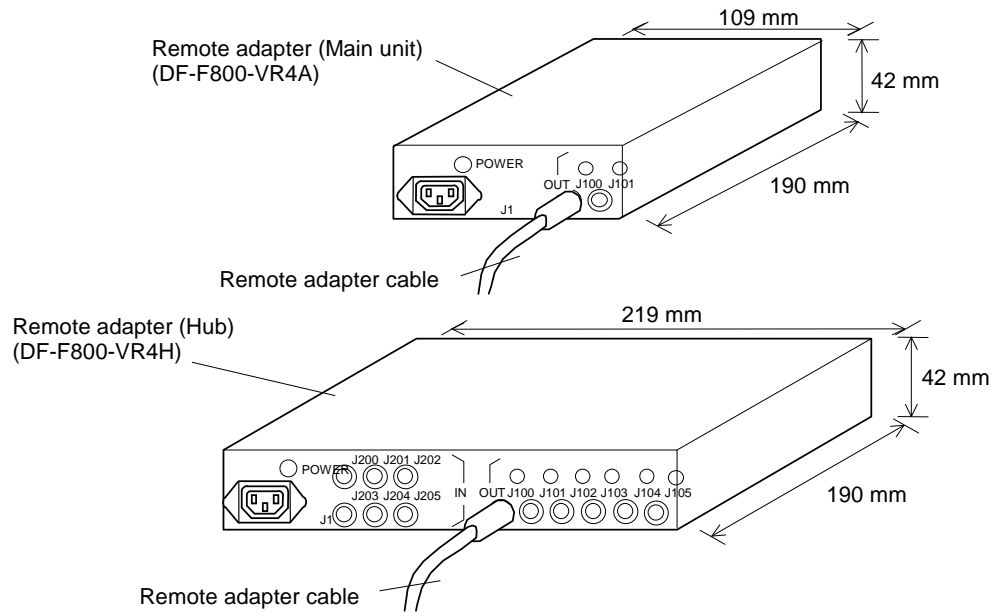

Remote adapter dimensions

Figure 5-1 shows the dimensions of the remote adapter.

Figure 5-1: Remote Adapter Dimensions