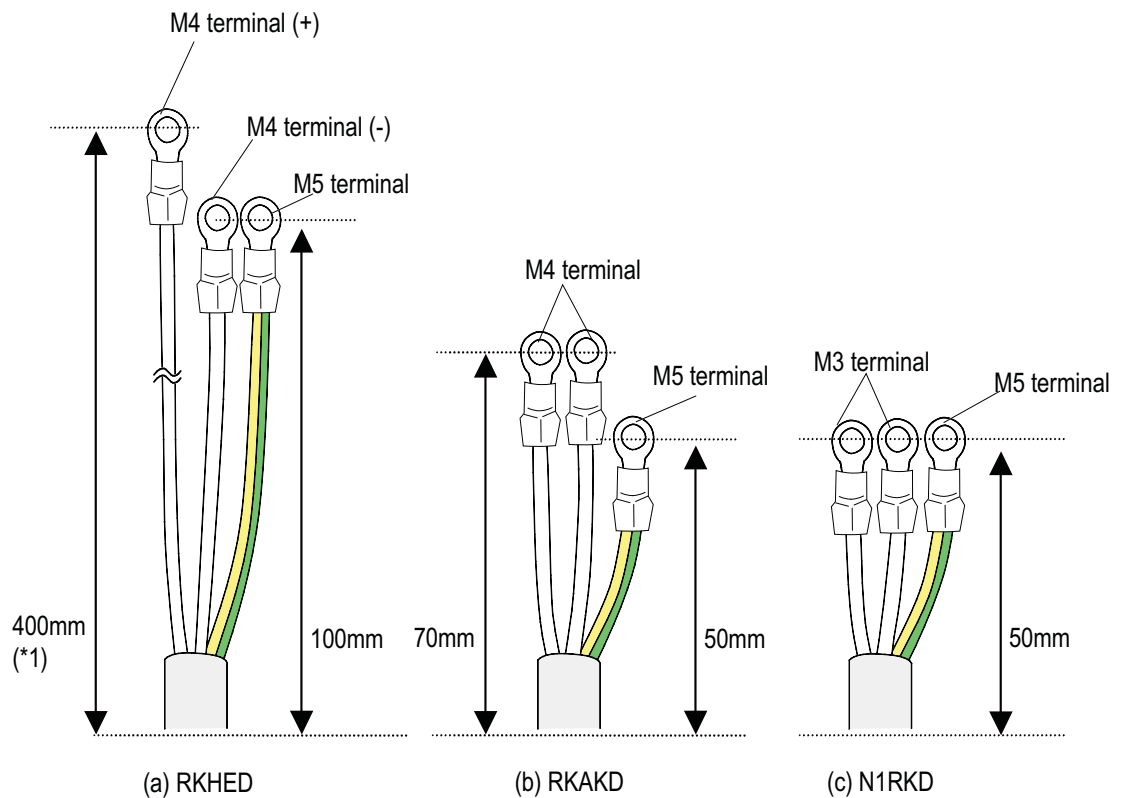

DC power supply cable

The specifications for the DC power supply cable are shown in Table 2-2. DC power cables are not supplied with the unit. Customers should build them according to the specifications shown here and as shown in Figure 2-1.

Table 2-2: DC Power Supply Cable Specifications

Item		RKHED AMS 2500	RKAKD Expansion Unit	N1RKD Battery Expansion Unit
3-core	Wire Description	1015/1431 (For Wire rating temperature 105°C)		
	Wire Size (AWG)	AWG12	AWG10	AWG24
	Strands	65/0.26 mm	104/0.26 mm	11/0.16 mm
Single core	Wire Description	1015/1431 (For Wire rating temperature 105°C)		
	Wire Size (AWG)	AWG16	AWG14	AWG24
	Strands	54/0.18 mm	41/0.26 mm	11/0.16 mm

Figure 2-1: DC Power Supply Cables

When the type name of Front Bezel is DF-F800-UBKD (NEBS specification), the length of the cable is 400 mm. The length of the cable other than the DF-F800-UBKD (NEBS specification) for the type name of Front Bezel is 100mm.