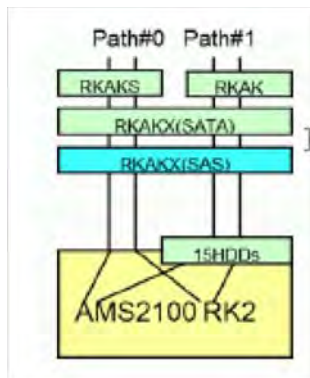

AMS2100

All of the following conditions must be satisfied for the configuration:

- Condition 1:
  - Path 0 - there can be a maximum of 4 units
  - Path 1 - there can be a maximum of 3 units
- Condition 2: Max logical HDDs per path = 87
- Condition 3: Max logical HDDs per system = 159

In the following example (Figure 1-1) all three conditions have been met.

- Condition 1
  - Path 0 = 3 units
  - Path 1 = 4 units
- Condition 2
  - Path 0 has 63 logical HDDs
  - Path 1 has 78 logical HDDs
- Condition 3
  - 141 logical HDDs for the system.

Figure 1-1: AMS 2100 Back-end

To use AMS 2100/2300 systems efficiently, Hitachi Data Systems recommends that users mount a spare drive in each of the unused drive slots. Up to 15 spare disks can be set up in any location with an AMS 2100 and up to 30 spare disk drives with an AMS 2300