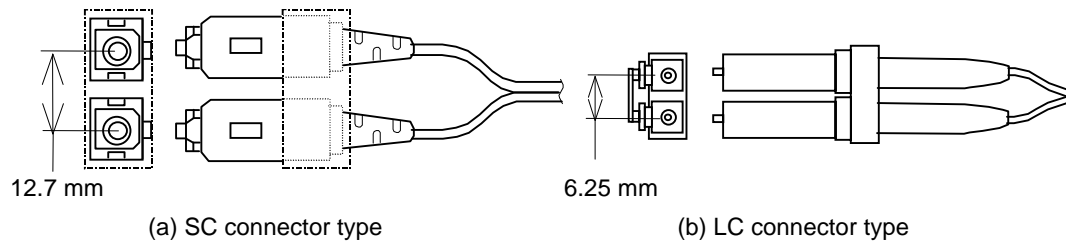

Table 4-1: Fibre Channel Transfer Rates

Cable Type	Data Transfer Rate (MB/sec)	Maximum Cable Length (feet / meters)
Max 50/125 μm multimode (OM3)	100	2821 / 860
	200	1640 / 500
	400	1246 / 380
	800	492 / 150

Fibre channel cable specifications

Table 4-2 shows specifications of the Fibre Channel interface cable.

Figure 4-2 shows the connector type for the optical interface on the cable side.

Table 4-2: Cable Specifications

Cable type	Interface type	Cable mode Name	Nominal		
			Cable	Connector	
				One Side	Other Side
SC-LC cable	Optical	Equivalent to sumitomo 3M 170AC-AAAA-XXX	50/125 μm, 62.5/125 μm Multimode Wavelength: 860 nm	SC connector (JIS C 5973)	LC connector
LC-LC cable				LC connector	LC connector

Figure 4-2: Cable Side Connector

Base unit connector

Figure 4-3 shows the type of connector for the optical interface on the array.