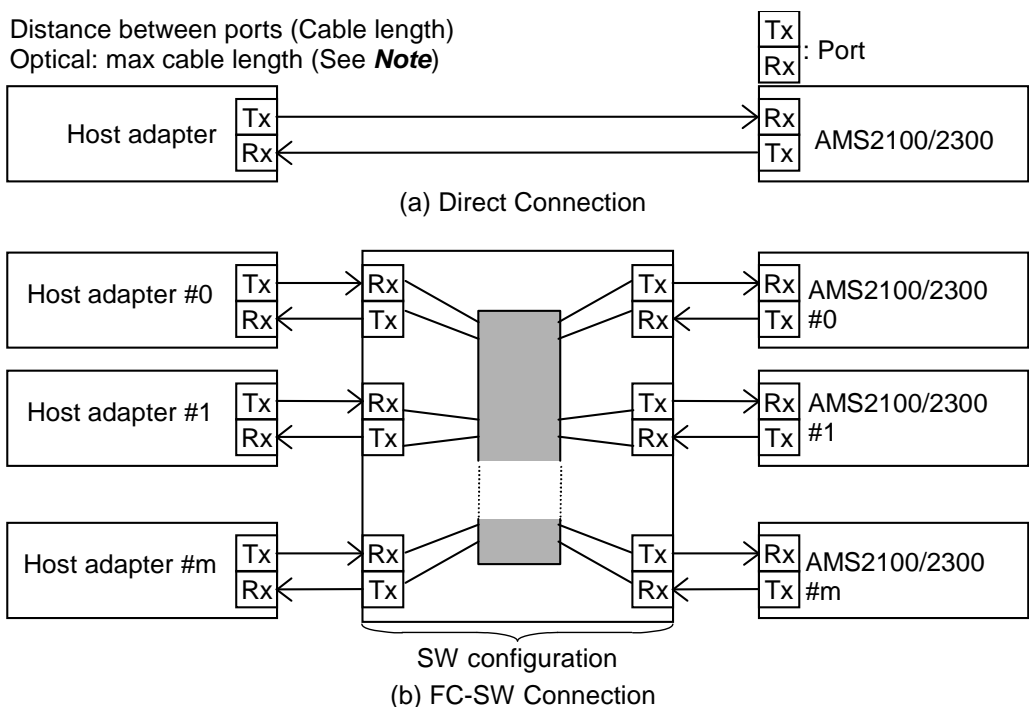

## System configuration

When constructing a system with a direct connection or Fibre Channel-switch connection, consider the following:

- If you connect an AMS 2100/2300 directly to a host, set “Loop” value to the Fibre Channel topology setting on the AMS 2100/2300.
- If you connect an AMS 2100/2300 with a Fibre Channel-SW, set the “Point to Point” value to Fibre Channel topology setting on the AMS 2100/2300.
- Since high-speed serial data transfer is performed via Fibre Channel, high-quality Fibre Channel cables that conform to the Fibre Channel-PH standard.